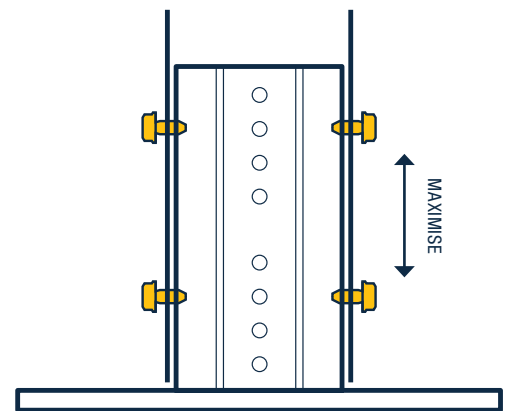

What you need...

TRAINING INCLUDED!

Claim your on-site or remote installation induction. You will receive a certificate that validates the warranty on your frame installation.

60Nm TORQUE

X4 SCREWS

SEE HOW!

WBD