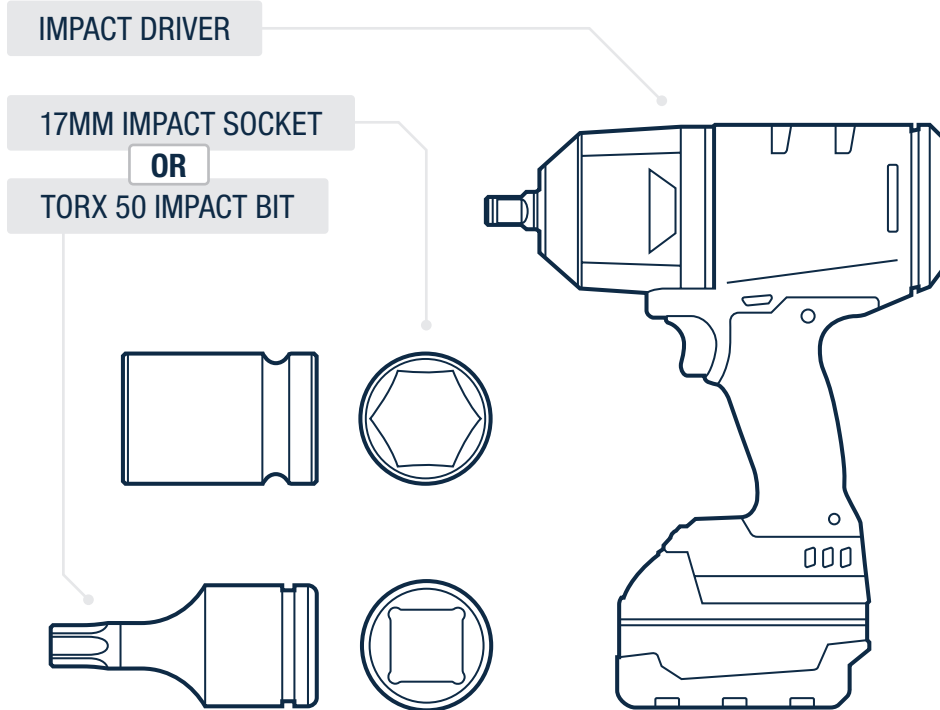

# What you need...

**TRAINING INCLUDED!**

Claim your on-site or remote installation induction. You will receive a certificate that validates the warranty on your frame installation.

60Nm TORQUE

X4 SCREWS

**SEE HOW!**